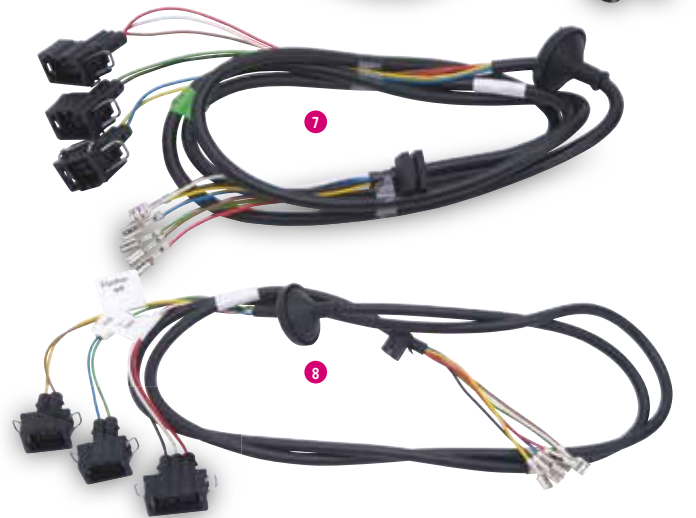

AS8383 7 Core Lighting Cable. Supplied with a 7 pin plug at both ends.

1 AS8384 8 Core Lighting Cable. Supplied with a 13 pin plug at both ends.

2 P0738 7 Core Coiled Cable. Supplied with a 7 pin plug at one end and spade connectors at the other end.

P0738-13 8 Core Coiled Cable. Supplied with a 13 pin plug at one end and spade connectors at the other end.

3 P0739T-13 8 Core Coiled Cable. Supplied with a 13 pin plug at one end. Fitted to the DP120, GH range, HB610, P6/8G, TA5G & TA510G.

4 P1806 13 Pin Plug.

5 P1807 13 Pin Socket.

P1809 8 Core Electrical Cable. Sold per metre

6 P1810-13G1S1 8 Core Coiled Cable. Supplied with a 13 pin plug at one end and spade connectors at the other end. Fitted to the current Horsebox range.

P1810-13 8 Core Coiled Cable. Supplied with a 13 pin plug. Fitted to the TT2515 & TT3017.

P1808-13 8 Core Coiled Cable. Supplied with a 13 pin plug. Fitted to the TT3621.

7 P1815 Wiring Loom. RH, fitted to the current Horsebox range.

8 P1816 Wiring Loom. LH, fitted to the current Horsebox range.

9 P1860 Wiring Harness. 3.5m length of cable with 13 pin socket and provision for R/H fog and L/H reverse. Fitted to the GD4 range.

P1861 Wiring Harness. 4.5m length of cable with 13 pin socket and provision for R/H fog and L/H reverse. Fitted to the GD5 & GX84 ranges.

P1862 Wiring Harness. 5.5m length of cable with 13 pin socket and provision for R/H fog and L/H reverse. Fitted to the GD6, GP106, GP126, GX5 & GX6 ranges.

LIGHTING ACCESSORIES

10 B0085 Bulb Set. Contains a mix of bulbs including brake, indicator, stop/ tail, numberplate and side lamps.

11 F1932PK Cable Clips. Pack of 25. To hold the electrical cable in place along the trailer chassis.

P06624-7-13 Adaptor. Enabling the 7 pin plug from a trailer to be fitted to a vehicle with a 13 pin socket.